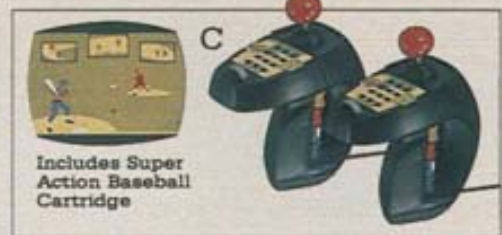

††Purchase ADAM Family Computer System or the ADAM Expansion Module and qualify to receive the ADAM Home Software Library free by mail. ALL • 521

A

B

C

Includes Super Action Baseball Cartridge

FREE Cabbage Patch Doll with game A

D

E

Receive a free Cabbage Patch Doll from Coleco when you buy a ColecoVision video game and cartridge

99.99

**A** That's right! Purchase a state-of-the-art ColecoVision game and a ColecoVision game cartridge by Coleco (sold below) and you'll adopt a Cabbage Patch Doll absolutely free! Just follow the details on the mail-in offer when your game and cartridge arrive. Offer good through December 31, 1984. ColecoVision video game includes Donkey Kong cartridge, two 8-directional